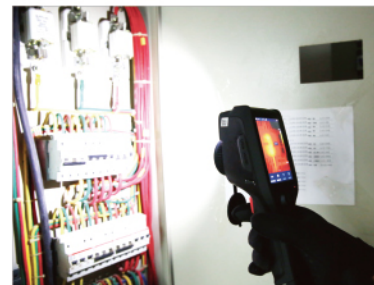

» PC Software & Wi-Fi connection

- Image review
- Image analysis
- Report sharing
- Real-time display

» On screen analyzer

» 8 Color palettes

Applications

Solar panel inspection, electric power tower inspection, electricity facilities inspection, mechanical equipment inspection, heating equipment inspection, building & HVAC inspection and other wide range applications: petrochemical, metallurgy, industry, etc.