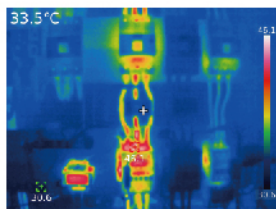

» High IR resolution provides high-definition color clarity