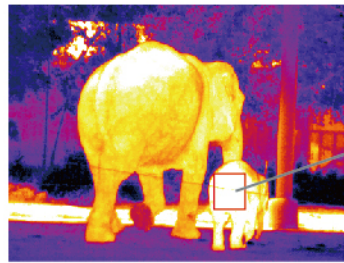

» **Hot trace**

Thermal monocular can automatically detects and marks the hot spot of highest temperature.

Hot trace - On