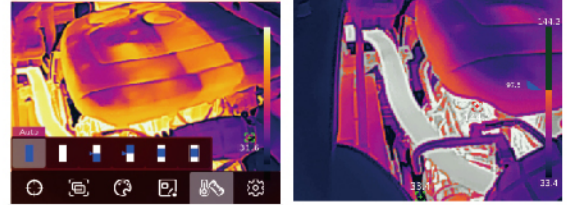

Lens cover

■ UTi720E/UTi730E

- IR resolution: 256x192 (UTi720E)
320x240 (UTi730E)
- Temperature measurement range:
-20°C~550°C (UTi720E)
-40°C~400°C (UTi730E)
- Digital camera resolution: 2MP
- Digital zoom: 2x, 4x
- Image modes: Thermal, Visual image, Fusion, PIP
- On screen analyzer: 5 Points/1 Line/3 Rectangles/3 Circles
- Color palettes: 7
- Isotherm (Auto/Ratio/Below/Above/Section/Manual)
- PC software
- 3500mAh detachable battery pack
- Drop proof: 2m

» High IR resolution provides high-definition color clarity

» **Flexible Isotherm**

Isotherm is an effective way of alerting temperature. Users can quickly observe temperature of interest through setting the isotherm range. Including 6 Isotherm modes: Auto, Ratio, Below, Above, Section, Manual