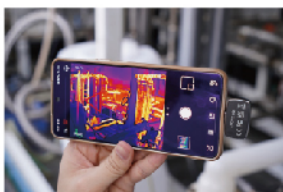

Applications

PCBA inspection, power distribution cabinet inspection, house water leakage inspection, pipeline inspection, HVAC & Building, outdoor & night vision, elevated skin temperature, etc.