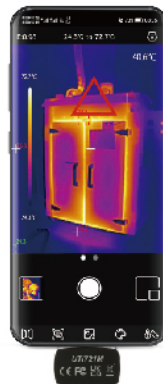

» Multiple connection modes (UTi120M)

1 Type-C extension USB cable connection

2 Micro USB adapter connection

3 Direct connection (Type-C interface)

» Two measurement modes of UTi721M

For Elevated Skin Temperature