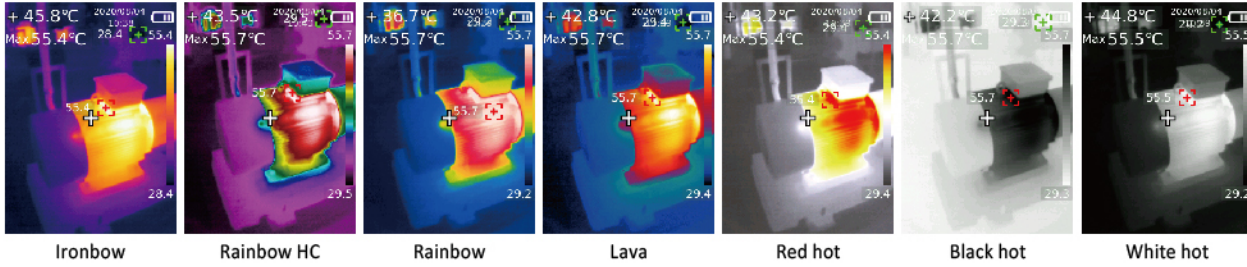

» 7 color palettes