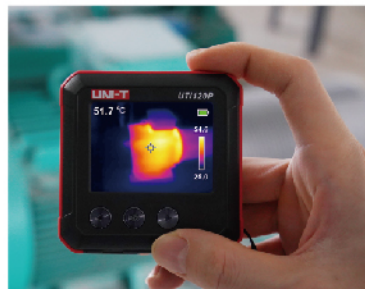

» Compact & pocket-sized

Users can put the thermal camera into pocket, very convenient to carry.