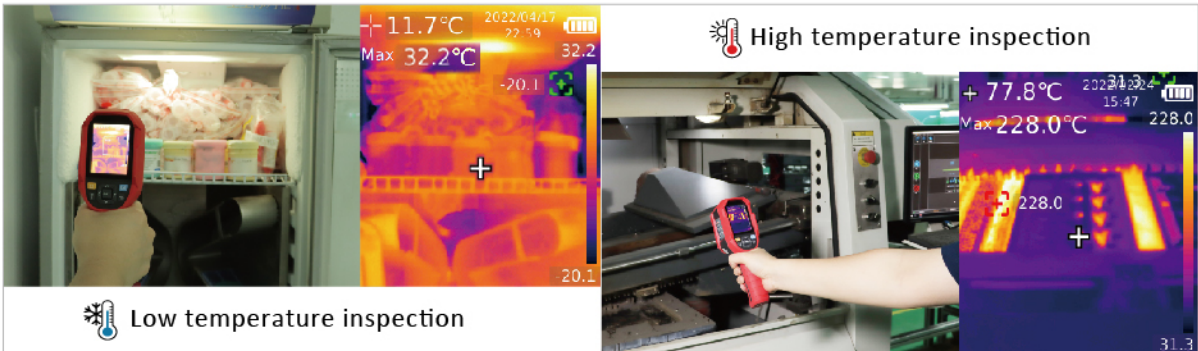

» Wide temperature measurement range: -20°C~550°C

» PC software

- Image review
- Image analysis
- Report sharing