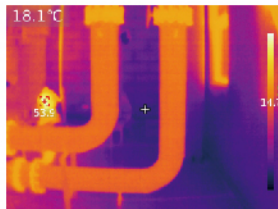

» High IR resolution provides high-definition color clarity