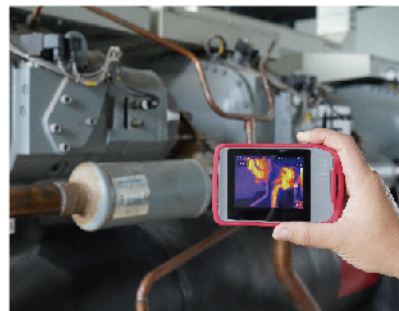

➤ Pocket-sized, lightweight and portable

» Support Wi-Fi connection through UNI-T Mobile App and PC software

Applications

PCBA inspection, motor inspection, pipeline inspection, house water leakage inspection, power distribution cabinet inspection, automotive maintenance, electricity facilities inspection, mechanical equipment inspection, heating equipment inspection, building & HVAC inspection, etc.