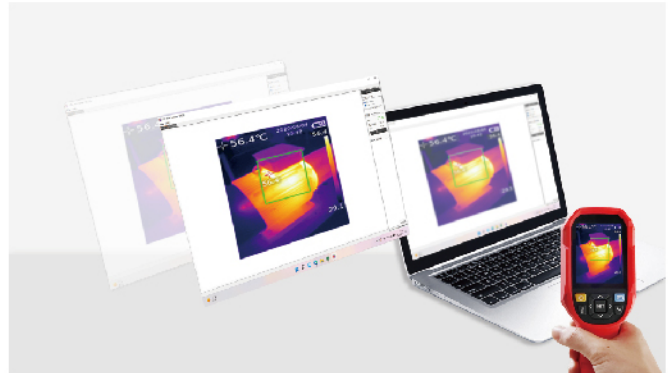

■ UTi260B

- Durable and user-friendly
- IR resolution: 256x192
- Temperature measurement range: $-20^{\circ}\text{C}\sim 550^{\circ}\text{C}$
- Display modes: Thermal, Visual image, Image fusion, Picture in picture
- PC software
- Color palettes: 7(White hot, Black hot, Red hot, Ironbow, Lava, Rainbow, Rainbow HC)
- IP rating: IP65
- Drop proof: 2m

» Wide temperature measurement range: -20°C~550°C

» PC software

- Image review
- Image analysis
- Report sharing

» Real-time image projection

» Four image modes

100% IR image, 75% fusion,
50% fusion, 25% fusion,
100% visual image