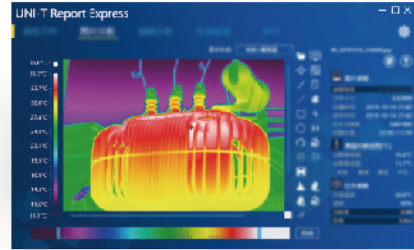

UTi640C

Intelligent Pro-grade Thermal Camera

UTi640C is the flagship model for UNI-T brand. Like smartphones, it is specially designed for the users who work in the infrared temperature measurement industry. UTi640C adopts infrared sensors with high sensitivity and resolution, which provides crystal clear infrared images along with higher temperature measurement range and accuracy. Other features include Android operating system, large display screen display, and rotating lens structure.

UTi640C can also synchronously collect visible and infrared images, and display key observation positions by PIP and MIF methods. At the same time, through the open Android platform application, it can be extended to a multi-purpose mobile infrared thermal image application platform. Giving users more outstanding visual effects and convenient operation experience.

■ UTi640C

Video recording

Voice recording

Bluetooth

Laser pointer

5MP Digital
Camera

Wi-Fi

GPS

» PC Software & Wi-Fi connection

- Image review
- Image analysis
- Report sharing
- Real-time display

Wi-Fi

» Rotatable screen and lens

180° horizontal rotation

270° vertical rotation

70° upward rotation of lens