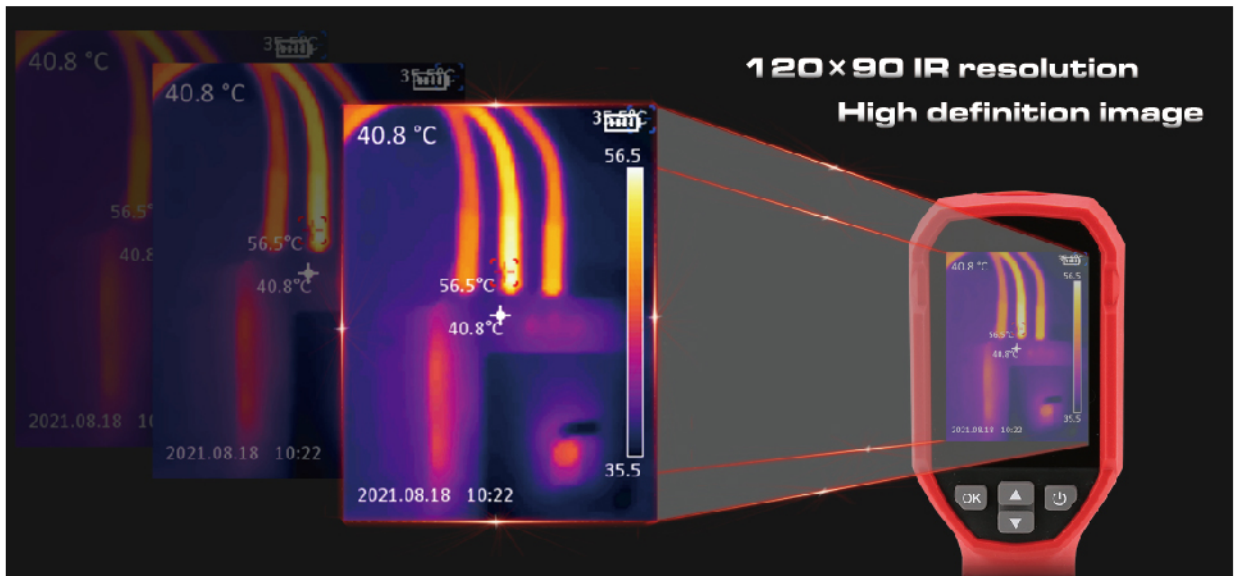

» Long operation time

More than 8 hours continuous operation time after full charged

» USB Type-C interface

Applications

PCBA inspection, motor inspection, pipeline inspection, house water leakage inspection, automotive maintenance, solar panel inspection, power distribution cabinet inspection, electricity facilities inspection, mechanical equipment inspection, heating equipment inspection, building & HVAC inspection, etc.