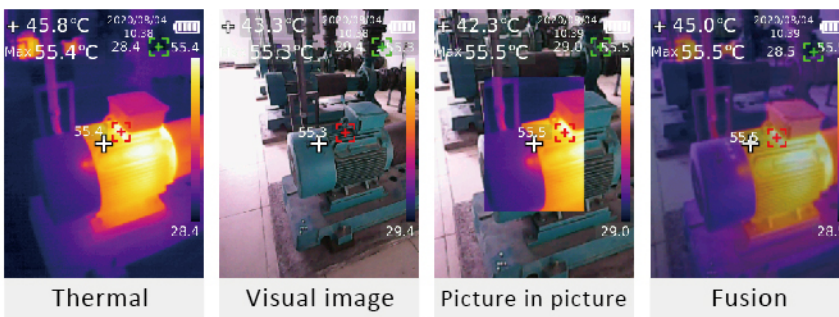

UTi256G/UTi384G

Industrial Enhanced Thermal Camera

UTi256G/UTi384G are enhanced thermal cameras that specially designed for industrial use with high IR resolution 256×192/384×288 and wide temperature range:-20°C~550°C. The professional manual focus lens can flexibly adjust the focal length according to different objective's distance and provide high quality image. The 3.5" large IPS touch screen provide efficient and convenient operation experience for users. UTi256G/UTi384G also support various outstanding functions: such as Wi-Fi, voice recording, laser pointer, on screen analyzer, Isotherm, QR Code for photo management, etc. They are perfect troubleshooting tools for many industrial applications.

» Wide temperature measurement range: -20°C~550°C

» PC software

- Image review
- Image analysis
- Report sharing

» Real-time image projection

» Four image modes

100% IR image, 75% fusion,
50% fusion, 25% fusion,
100% visual image