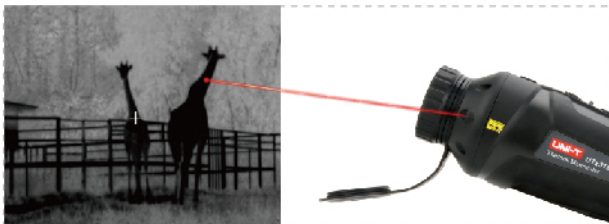

» **Laser pointer & Center spot mark**