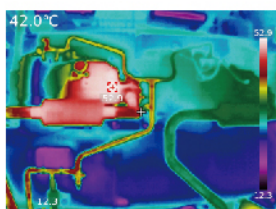

» High IR resolution provides high-definition color clarity