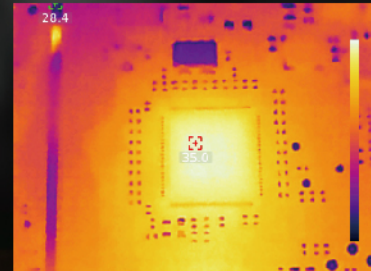

UT-Z002 Macro Lens

Applicable to UTi260B/UTi720A

UT-Z003 Macro Lens

Applicable to UTi730E/UTi720E/UTi730V/UTi720V