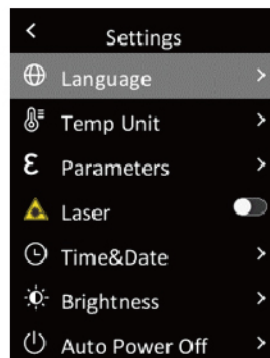

» Multi-languages