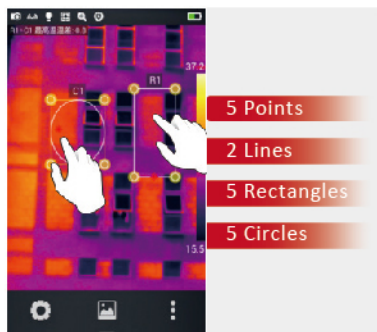

UTi192M/UTi384M

Intelligent Pro-grade Thermal Camera

UTi192M/UTi384M inherits the classic functions of high-end infrared thermal imagers, with simple appearance and ergonomic design. The touch-display screen menu navigation interface is convenient for users to operate easily. There are professional tips for each step, so that first-time users can also become experts! UTi192M/UTi384M is equipped with a high intensity light, so that users can easily take clear visible light and infrared contrast pictures, easier to find abnormalities. We also offer a wide range of high quality optional infrared lenses with higher temperature (1500°C) for different applications.

4" LCD Touch screen

■ UTi192M/UTi384M

Manual focus

Video recording

Voice recording

Bluetooth

Laser pointer

5MP digital camera

Wi-Fi

» Professional lens

With 1.0~4x continuous digital zoom, support manual focus, the standard lens can measure the temperature range from -20°C to 650°C, optional high temperature lens can measure 650°C~1500°C.

» PC Software & Wi-Fi connection

- Image review
- Image analysis
- Report sharing
- Real-time display

» On screen analyzer

» 8 Color palettes

Applications

Solar panel inspection, electric power tower inspection, electricity facilities inspection, mechanical equipment inspection, heating equipment inspection, building & HVAC inspection and other wide range applications: petrochemical, metallurgy, industry, etc.