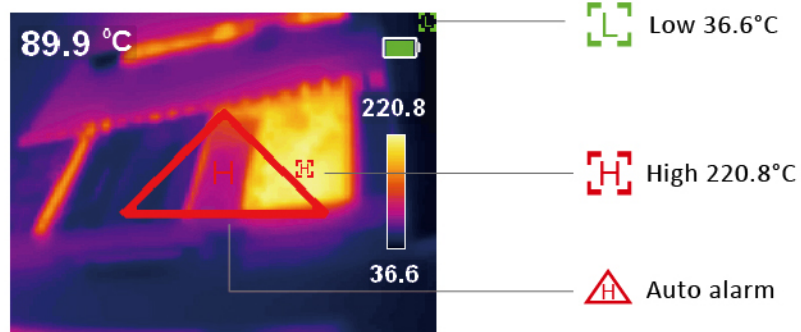

» Auto tracking and alarm for high/low temperature