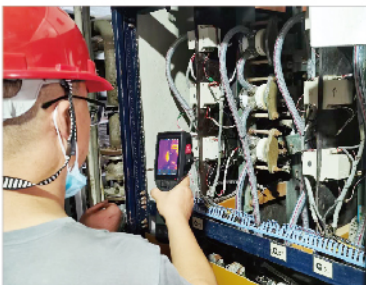

» PC Software & Wi-Fi connection

- Image review
- Image analysis
- Report sharing
- Real-time display

» On screen analyzer

» 8 Color palettes

Applications

Solar panel inspection, electric power tower inspection, electricity facilities inspection, mechanical equipment inspection, heating equipment inspection, building & HVAC inspection and other wide range applications: petrochemical, metallurgy, industry, etc.