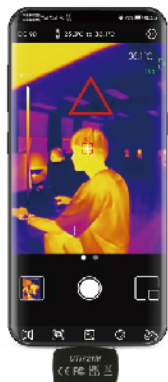

» Multiple connection modes (UTi120M)

1 Type-C extension USB cable connection

2 Micro USB adapter connection

3 Direct connection (Type-C interface)

» Two measurement modes of UTi721M

For Elevated Skin Temperature