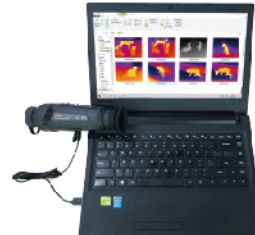

» **Photo review**