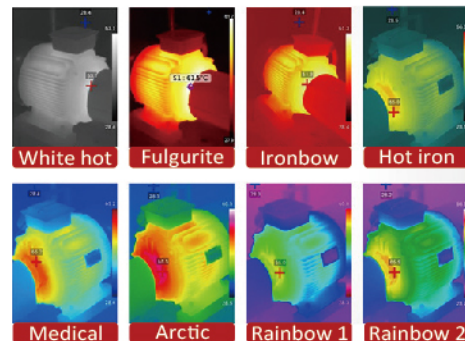

Wi-Fi

» Professional lens

With 1.0~4x continuous digital zoom, support manual focus, the standard lens can measure the temperature range from -20°C to 650°C, optional high temperature lens can measure 650°C~1500°C.

» PC Software & Wi-Fi connection

- Image review
- Image analysis
- Report sharing
- Real-time display

» On screen analyzer

» 8 Color palettes

Applications

Solar panel inspection, electric power tower inspection, electricity facilities inspection, mechanical equipment inspection, heating equipment inspection, building & HVAC inspection and other wide range applications: petrochemical, metallurgy, industry, etc.