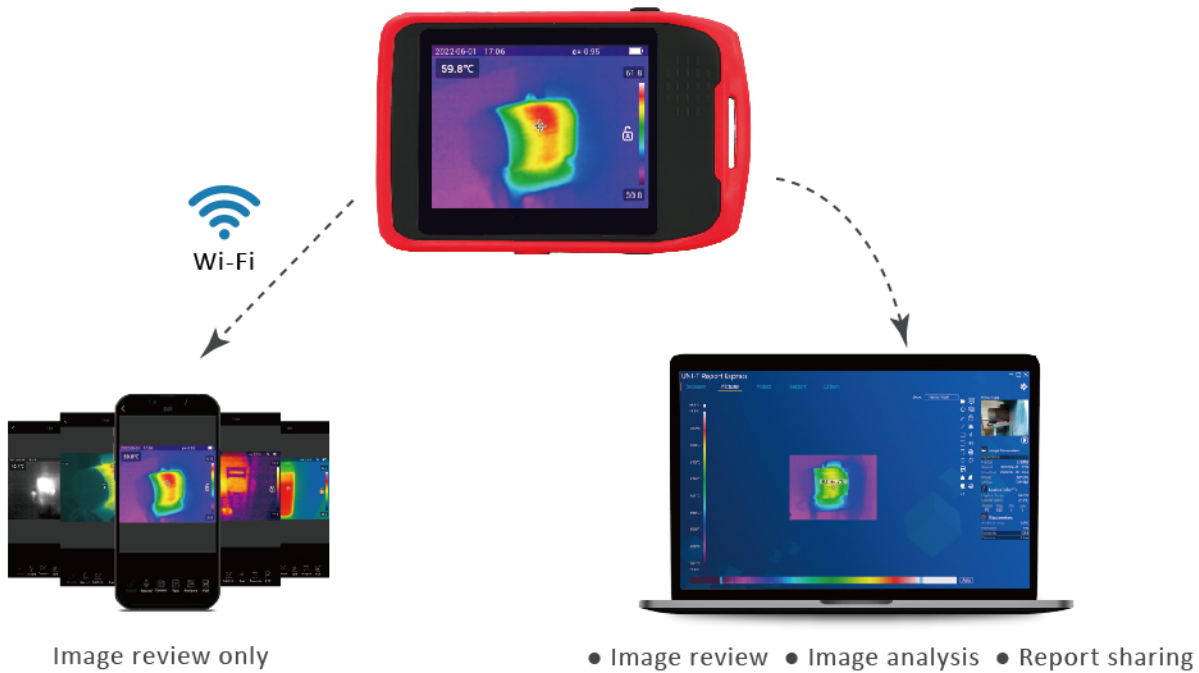

UTi120T

Pocket-sized Thermal Camera

UTi120T is a pocket-sized and compact thermal camera, it can be easily put into pocket, which is very portable for users. Its 3.5" large LCD touch display screen is convenient for users to operate easily. It can automatically track the objective's temperature from $-20^{\circ}\text{C}\sim 400^{\circ}\text{C}$. It also supports Wi-Fi connection through UNI-T Mobile App. With this UTi120T thermal camera in the pocket, users will be ready anytime to diagnose electrical, mechanical, building problems and other potential issues.

■ UTi120T

- 3.5" large touch TFT screen
- IR resolution: 120x90
- Wide temperature range: -20°C to 400°C
- Wi-Fi
- PC software
- With 640x480 digital camera and 1.0~8x continuous digital zoom
- IP54

➤ 3.5" large touch screen, easy to operate

➤ Pocket-sized, lightweight and portable

» Support Wi-Fi connection through UNI-T Mobile App and PC software

Applications

PCBA inspection, motor inspection, pipeline inspection, house water leakage inspection, power distribution cabinet inspection, automotive maintenance, electricity facilities inspection, mechanical equipment inspection, heating equipment inspection, building & HVAC inspection, etc.

» PC Software & Wi-Fi connection

- Image review
- Image analysis
- Report sharing
- Real-time display

Wi-Fi

» Rotatable screen and lens

180° horizontal rotation

270° vertical rotation

70° upward rotation of lens