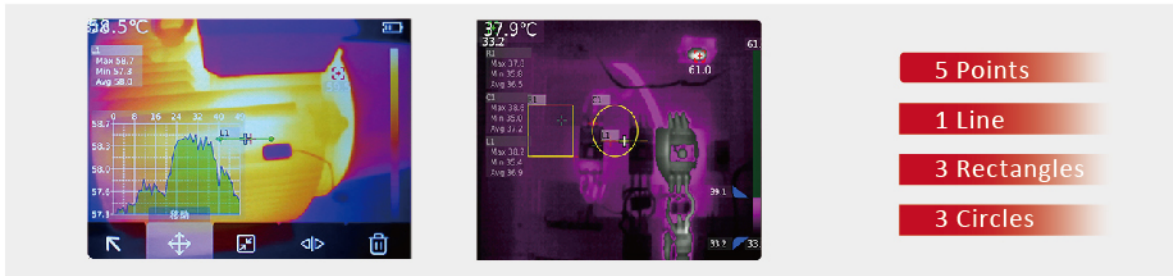

» **On screen analyzer**