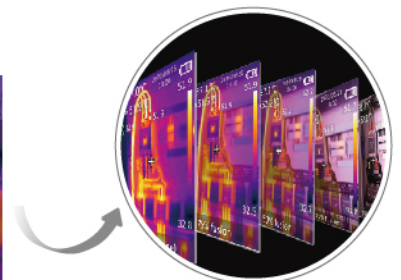

■ UTi260B

- Durable and user-friendly
- IR resolution: 256x192
- Temperature measurement range: $-20^{\circ}\text{C}\sim 550^{\circ}\text{C}$
- Display modes: Thermal, Visual image, Image fusion, Picture in picture
- PC software
- Color palettes: 7(White hot, Black hot, Red hot, Ironbow, Lava, Rainbow, Rainbow HC)
- IP rating: IP65
- Drop proof: 2m

» Wide temperature measurement range: -20°C~550°C

» PC software

- Image review
- Image analysis
- Report sharing

» Real-time image projection

» Four image modes

100% IR image, 75% fusion,
50% fusion, 25% fusion,
100% visual image